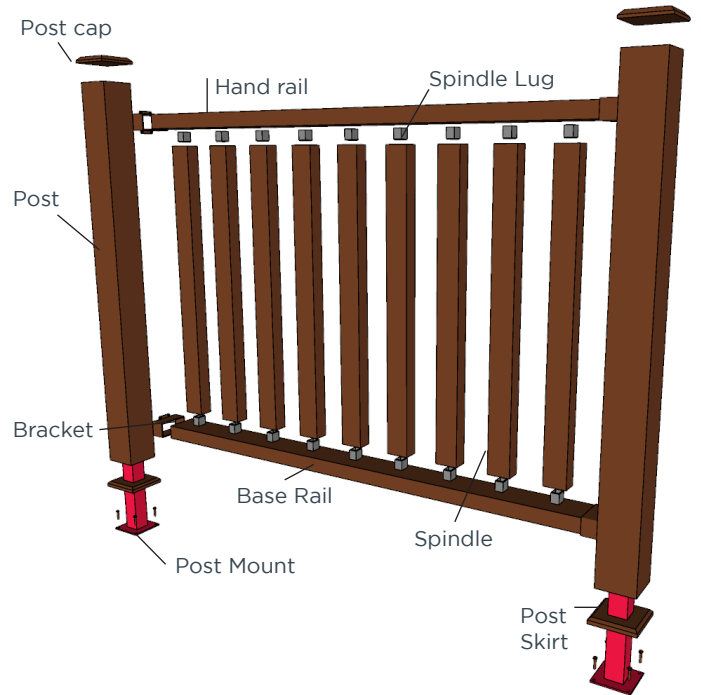

COMPOSITE
DECK COMPANY

Classic Composite Railing System

Add the finishing touch to your composite decking project with the addition of the Composite Railing System.

Available in a traditional brushed finish and three colours to complement our Woodgrain Classic Composite Decking, our railing system will enhance the look of your outdoor space while providing additional safety benefits.

- **Three colours available - Brown, Graphite & Silver Grey**
- **Will not rot like traditional timber**
- **Requires no painting or staining**
- **Low maintenance**
- **Brushed finish**
- **Splinter free**

Guidance:

Post mounts must be secured to sub frame to ensure sufficient holding strength. Fit post mount using hex head coach screws. Post can then be placed over the post mount and post skirt fitted.

Two lugs are provided for each spindle. One each end, staggered. It is essential that tolerances are designed into composite railing and fencing systems, to accommodate thermal expansion. To reduce any movement, we advise that a small dot of polymer silicone is applied to the side of lugs, and post mounts, before components are connected.

An aluminium support bar is supplied to insert in the central chamber of the base rail to provide additional rigidity.

When fitting base or hand rail into brackets, ensure a 2mm expansion gap is allowed between the rail ends and back plate of bracket.